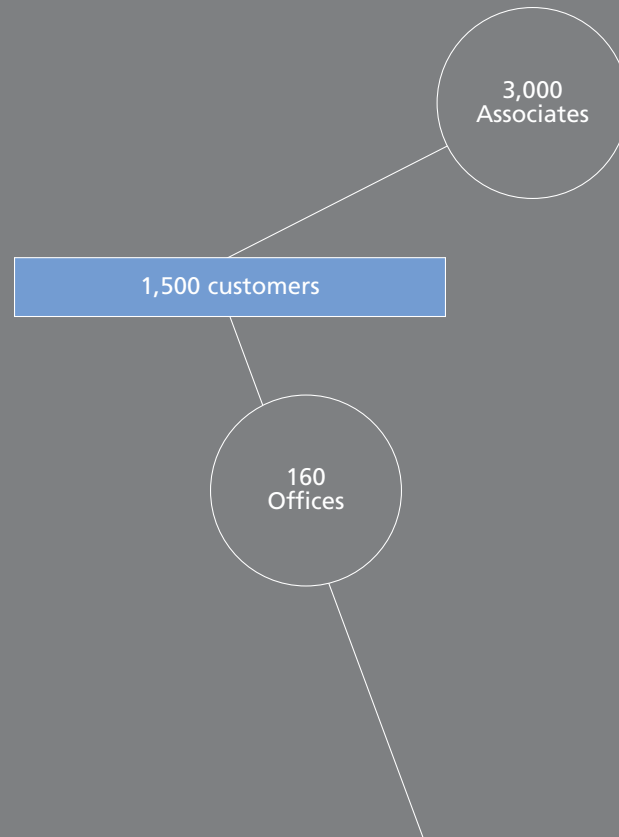

CORVEL

Insight. In Touch.

**Insight. In Touch.** CorVel Corporation is a national provider of leading edge managed healthcare solutions to employers, third party administrators, insurance companies and government agencies. CorVel specializes in applying advanced communication and information technology to improve healthcare management in the workers' compensation, group health and auto insurance markets. Our 3,000 associates in 160 offices nationwide work side by side with our customers to deliver innovative, tailored solutions to manage risk.