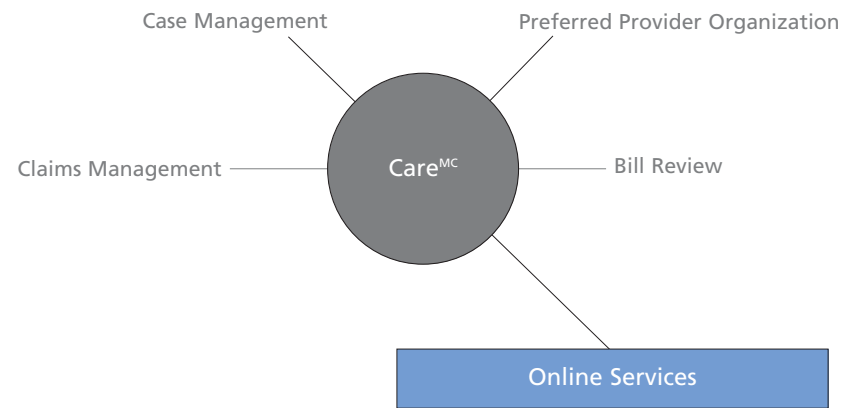

What CorVel sees is the big picture through details,  
preventing small things from becoming big things.

**Insight.** CorVel specializes in applying advanced communication and information technology to improve healthcare management in the workers' comp, group health and auto insurance markets.

We make sure the right care is delivered, and that it's delivered efficiently,  
with experienced professionals involved with customers and patients at every step.

**Expertise Within Reach.** CorFirst is the first solution that utilizes proprietary technology to identify and prioritize claims. CorCase is CorVel's suite of case management solutions. Our 1,200 case managers work side by side with patients to assist them through their episode of care and return to work.

We offer the power of a national solution – delivered locally.

It's a combination of strength and personal attention that no one else can match.

**Managing Risk.** CorVel provides choice and access for patients and payors through its CorCare network of more than 500,000 preferred providers and through CorCheck, CorVel's proprietary bill review and network management technology.

**In Touch.** Care<sup>MC</sup> provides real time claims data and knowledge online, to be accessed whenever and wherever it's needed. Care<sup>MC</sup>'s advanced proprietary technology consolidates information to expedite resolutions and improve outcomes.